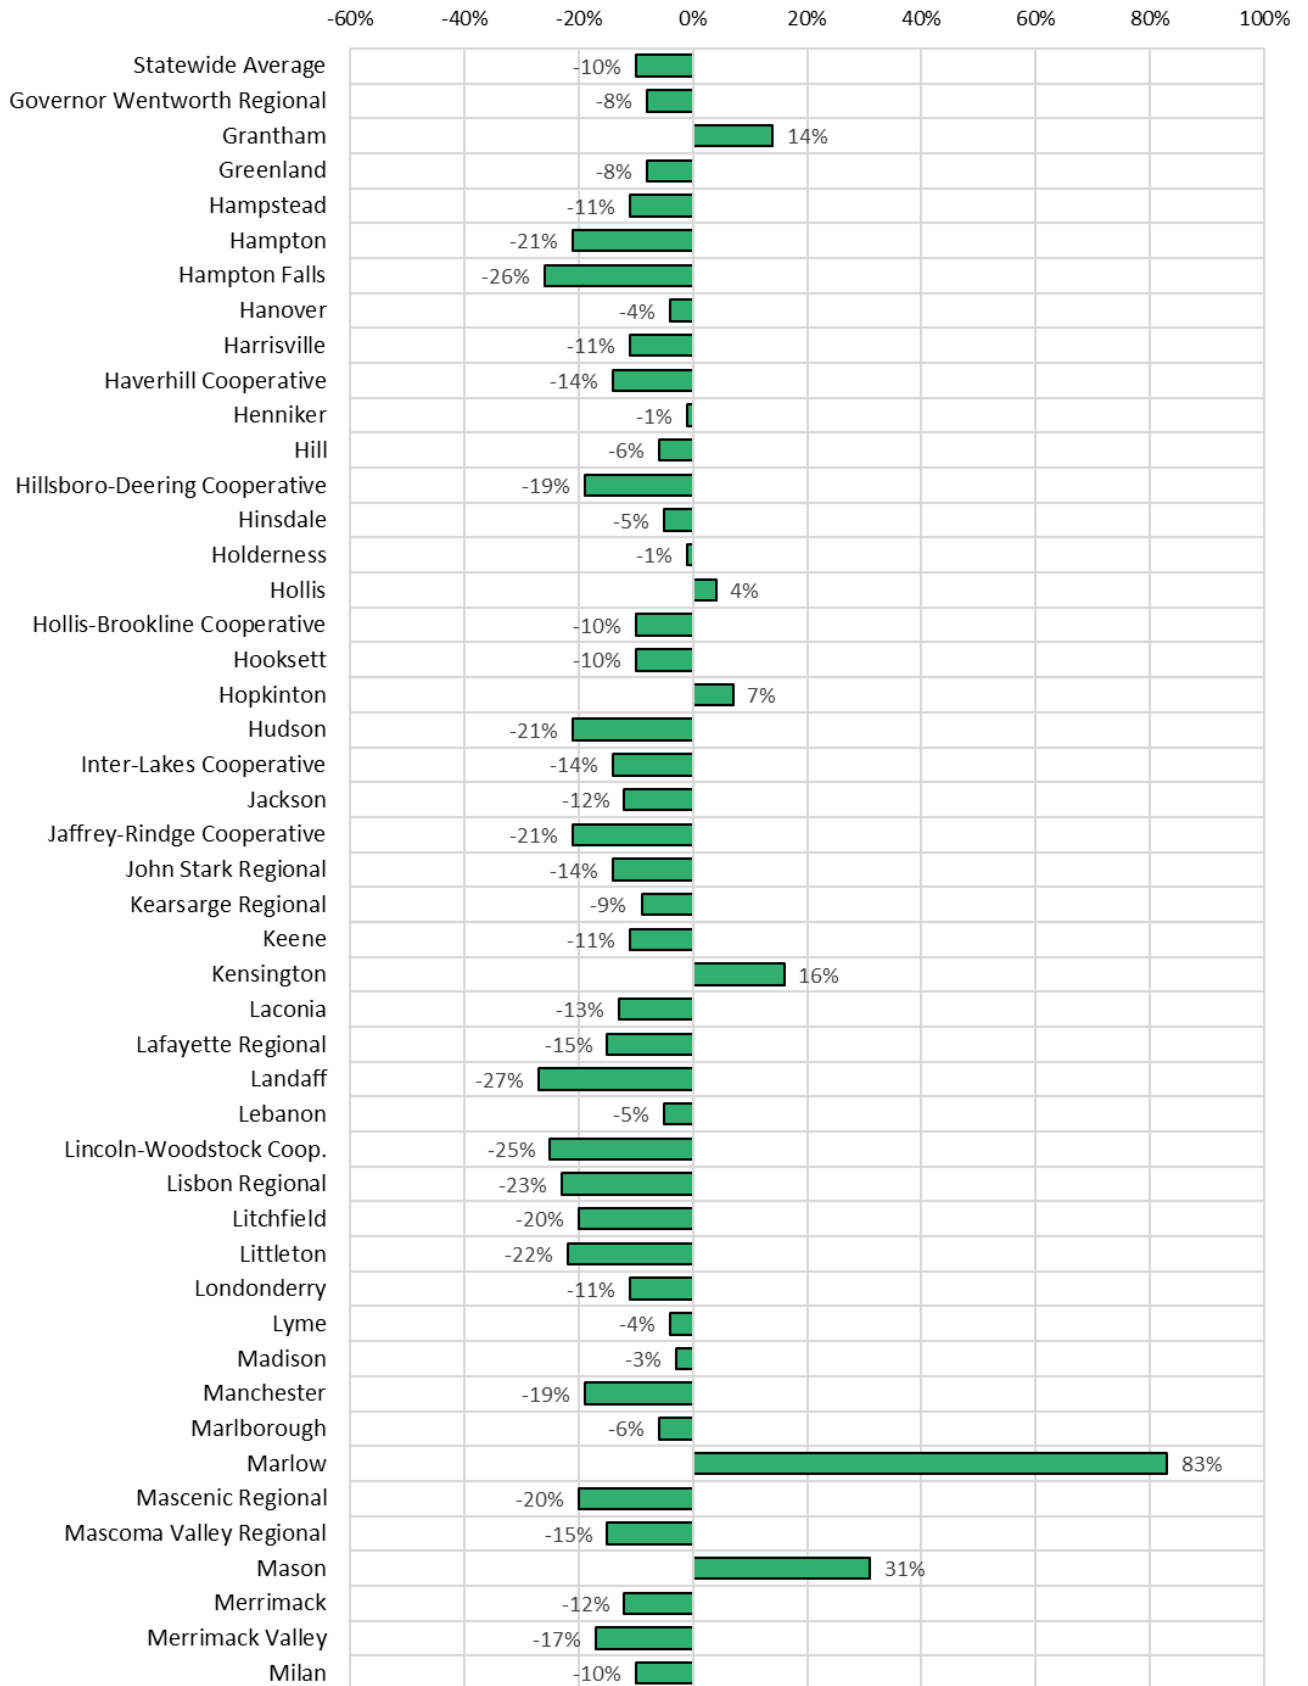

## Percent Change in Fall Enrollments by District Between 2015 and 2025