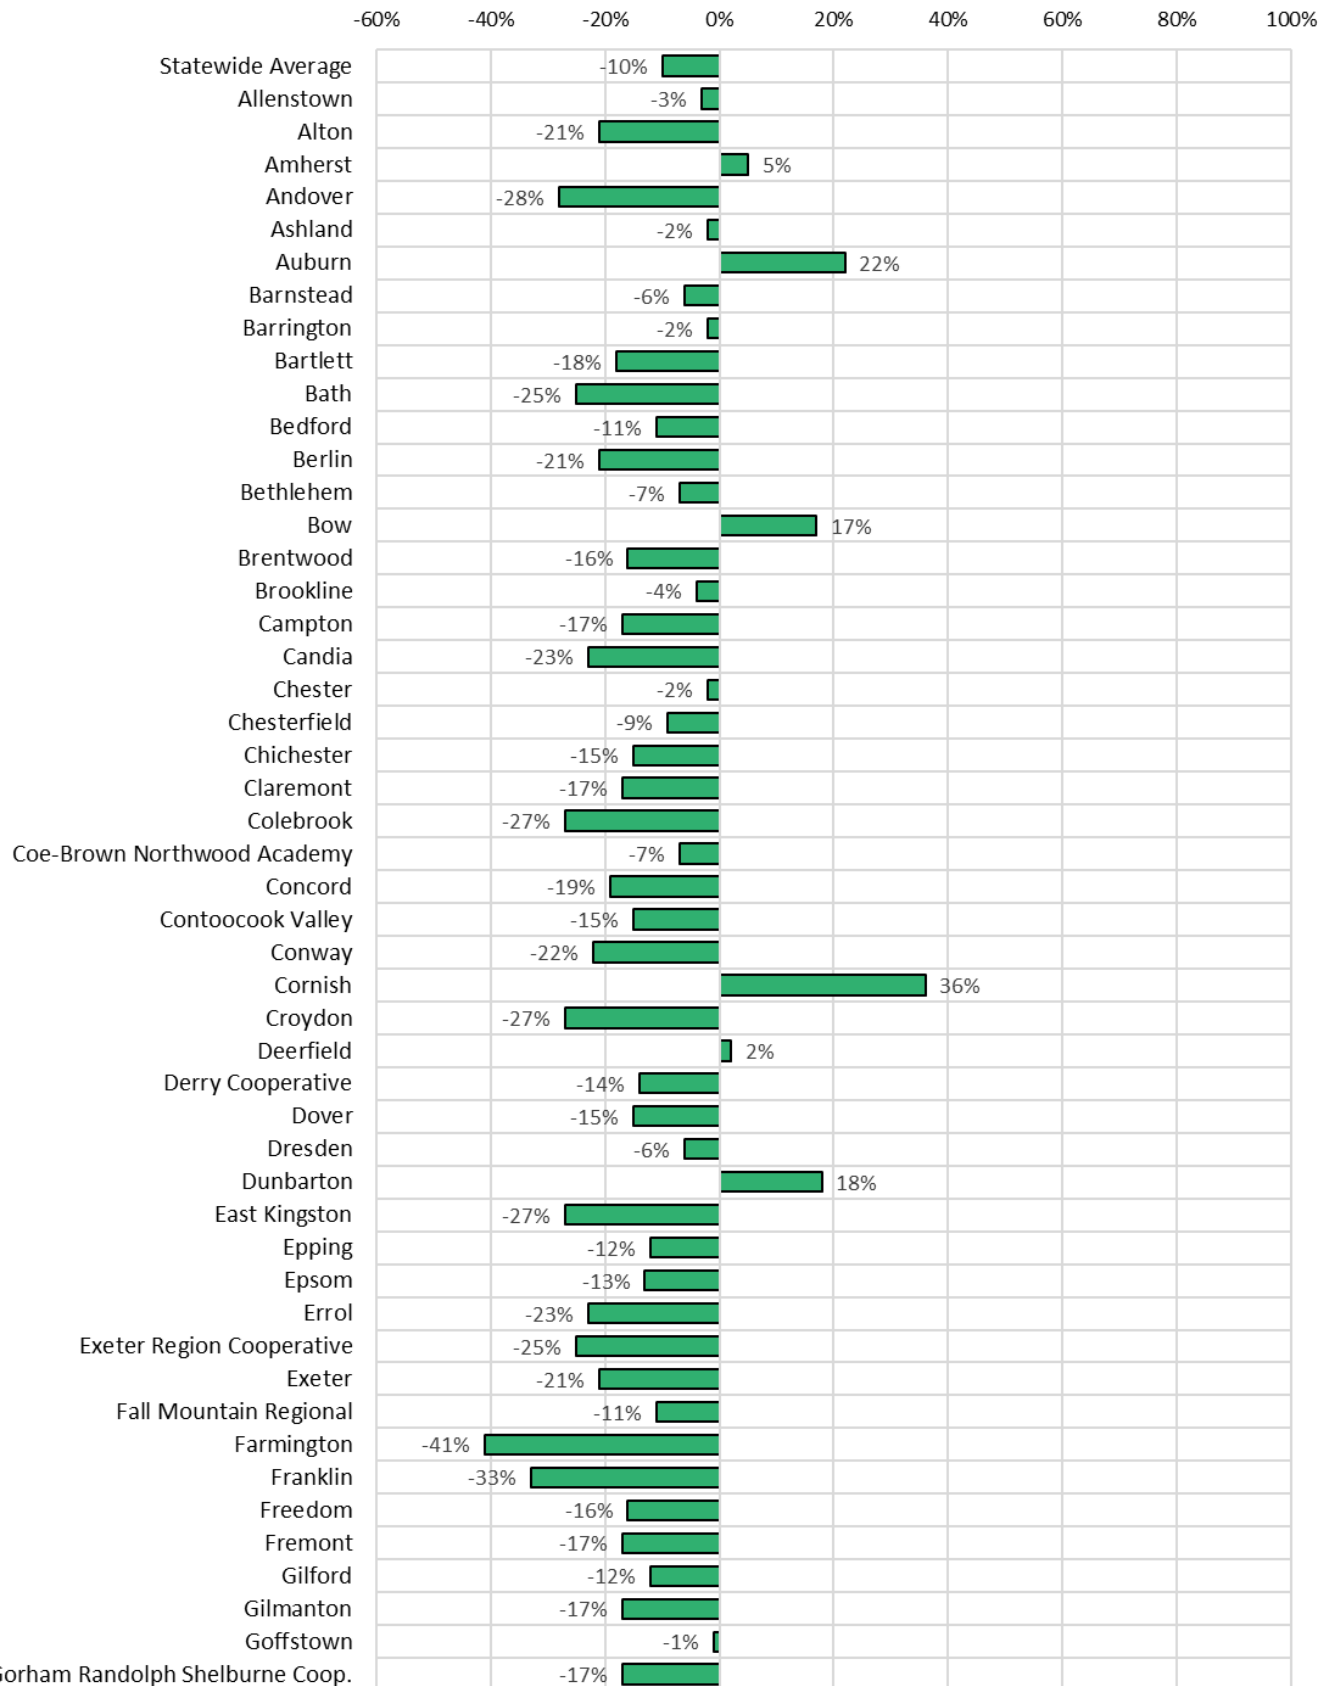

## Percent Change in Fall Enrollments by District Between 2015 and 2025