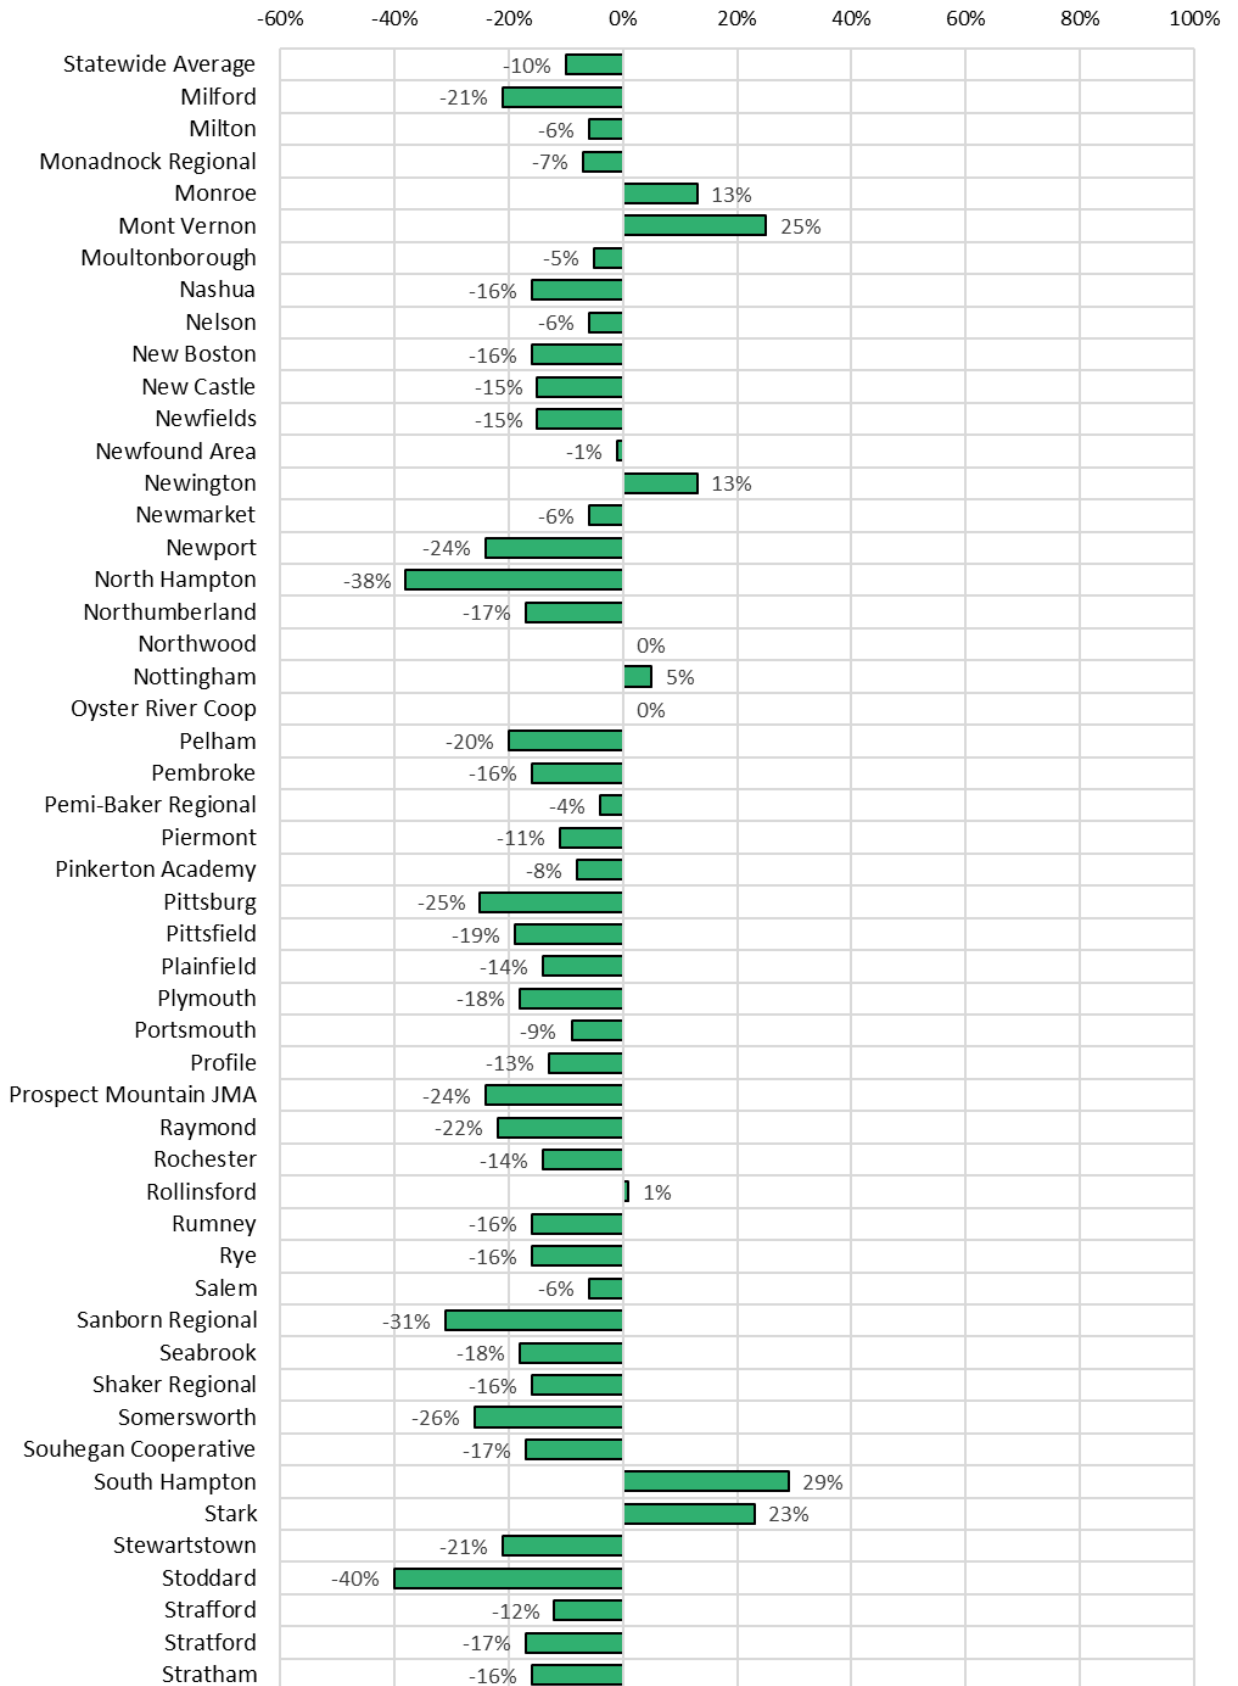

## Percent Change in Fall Enrollments by District Between 2015 and 2025