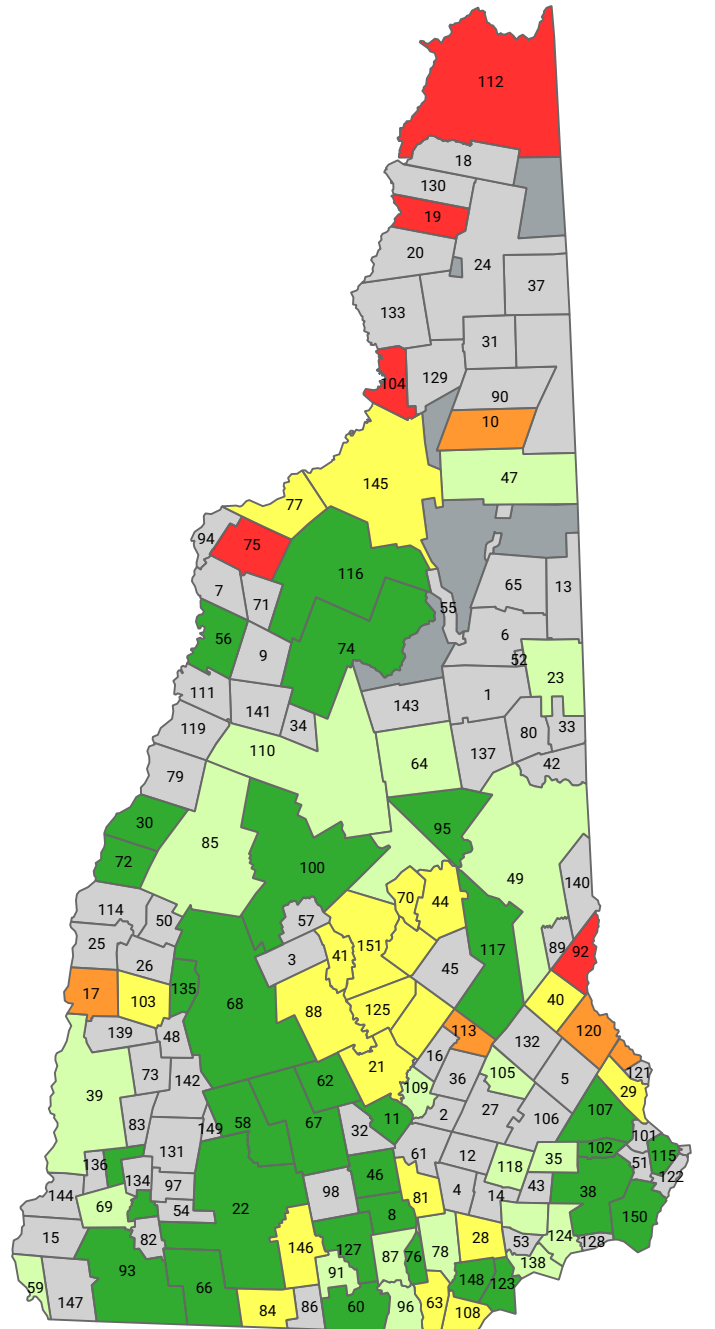

New Hampshire Public Schools

AP® Participation by District: Class of 2022

Percentage of 12th-graders who took an AP Exam in high school:

- Less than 1%
- 1%-9%
- 10%-19%
- 20%-29%
- 30% or greater
- No 12th-grade enrollment data
- School district not defined

Notes:

The most recent enrollment data available were for the 2021-22 school year. A degree of caution should be exercised when reviewing participation estimates, as data may not reflect district enrollments for the 2021-22 school year. AP cohort data represent public school students from a given graduating class who took an AP Exam during high school.

Charter Schools in New Hampshire are not included in these data

Sources:

2021-22 NCES 12th-grade district enrollment, 2022 College Board AP Cohort Data, and 2021 US Census Bureau Cartographic Boundary School District Shapefiles.