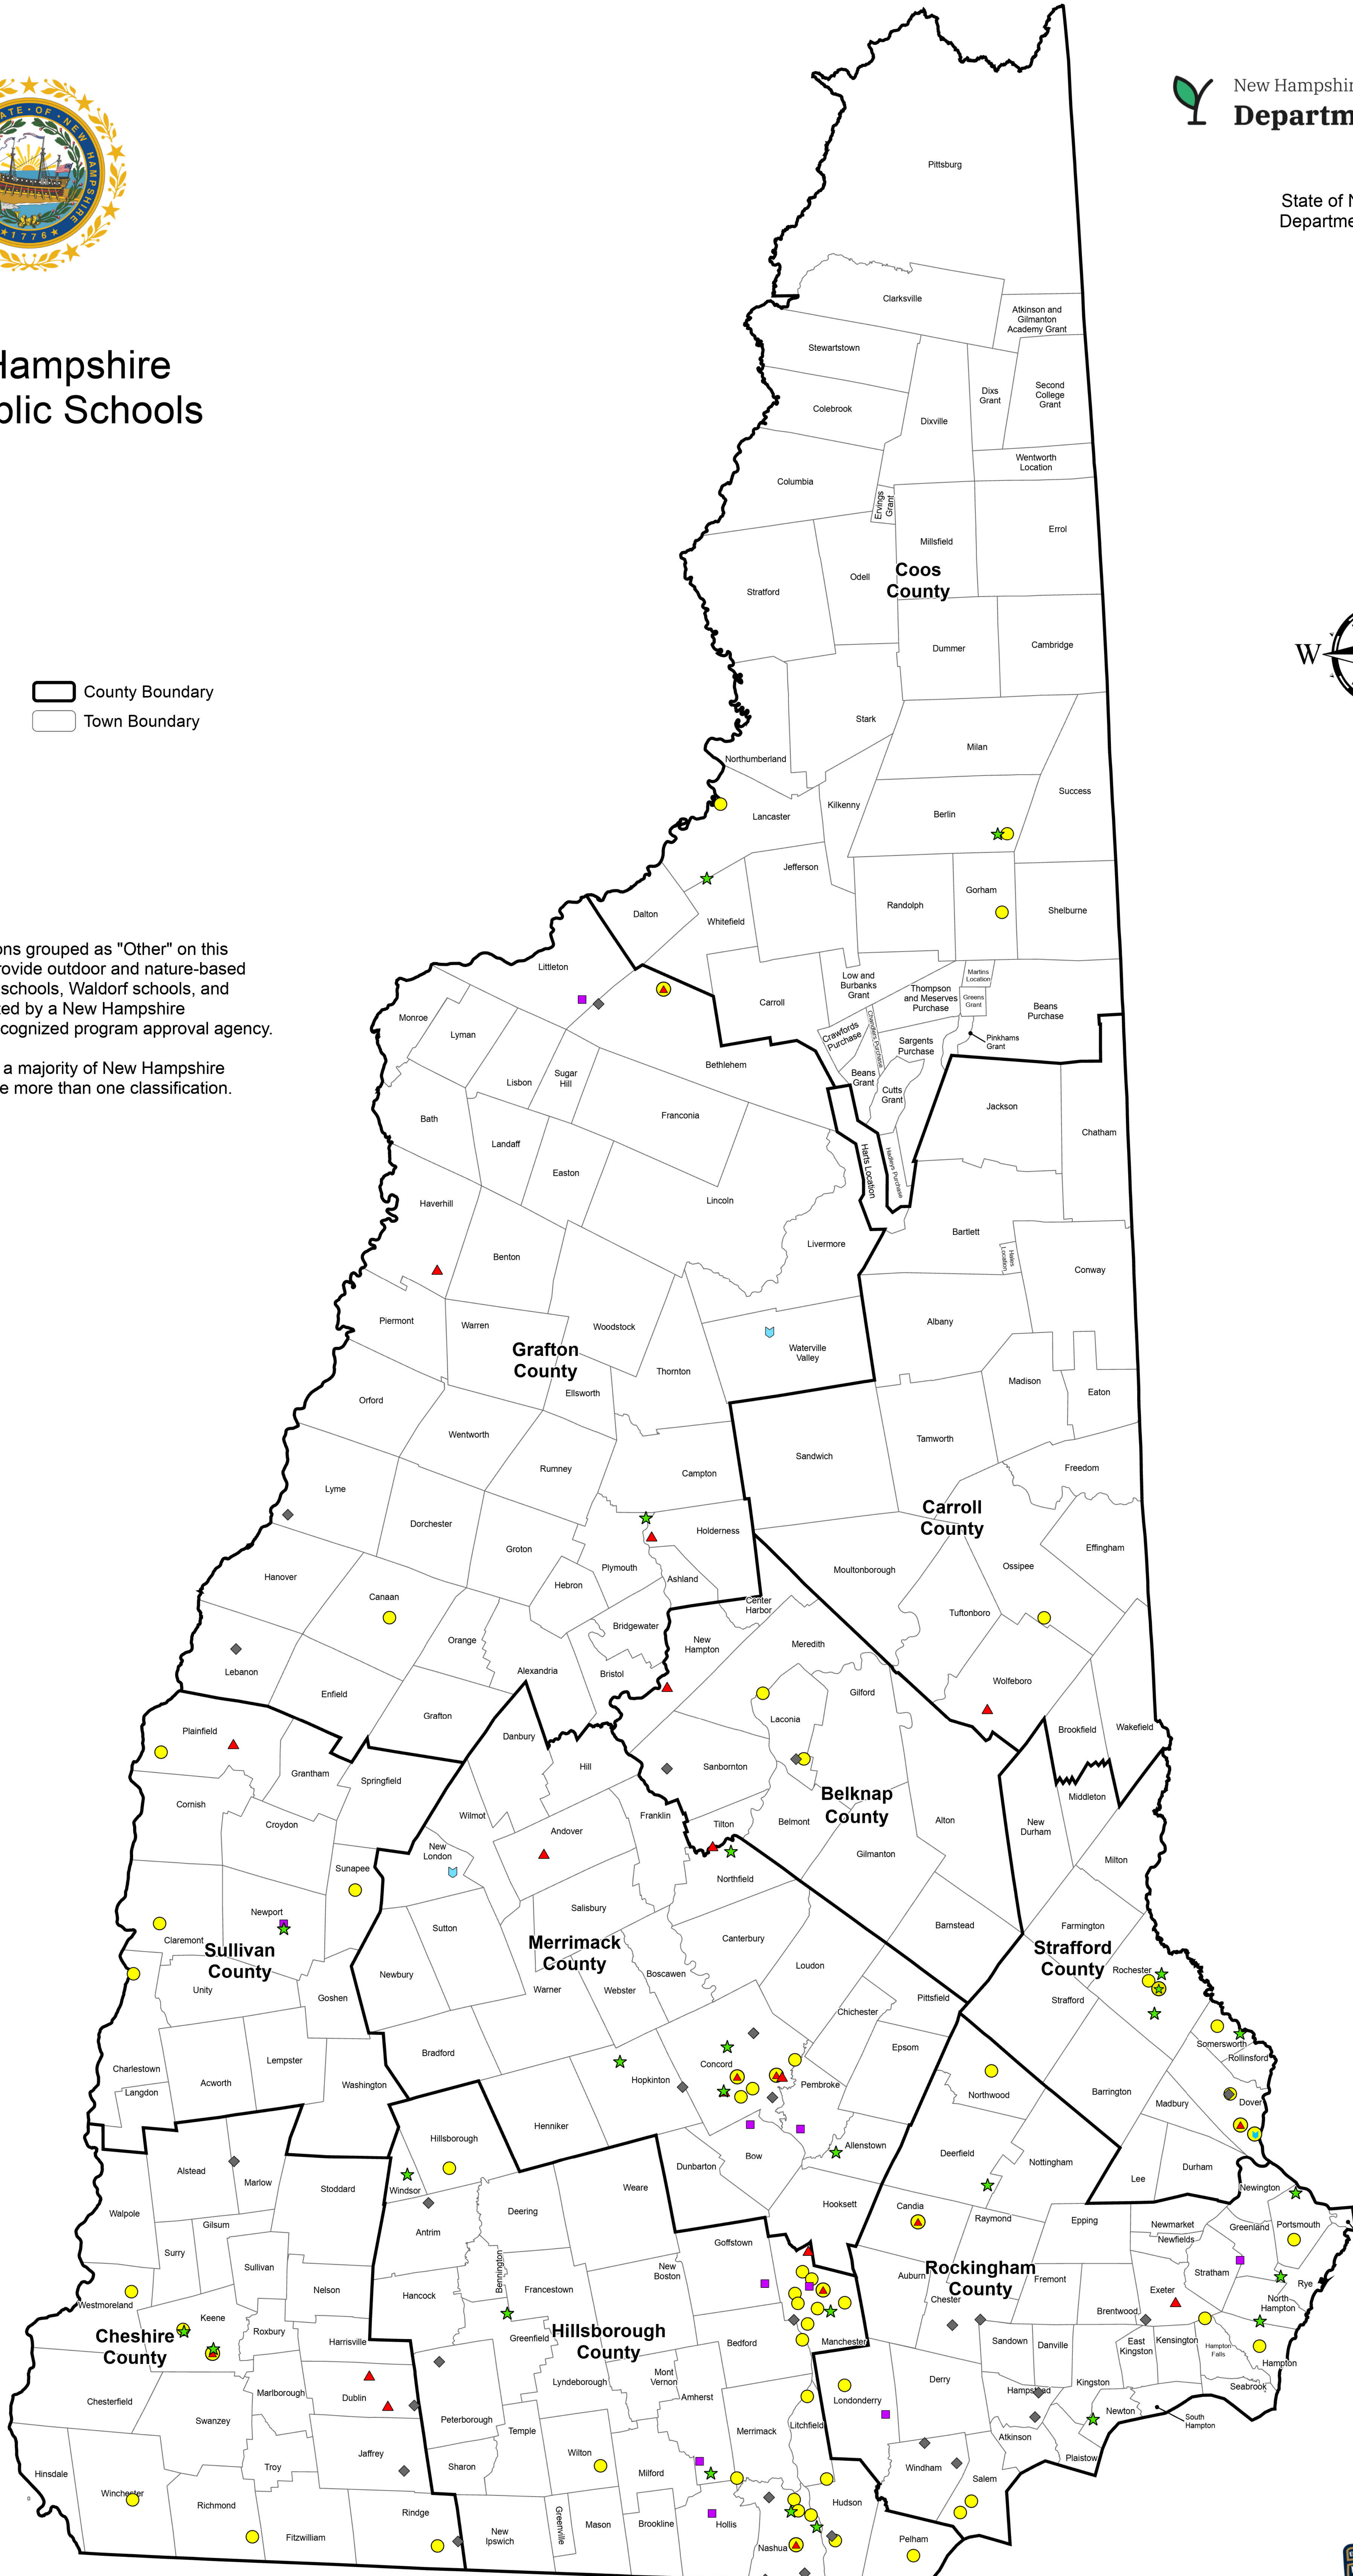

New Hampshire Non-Public Schools

Classification

- Athletics
- Montessori
- Other
- Prep
- Religious
- Approved provider of special education program
- County Boundary
- Town Boundary

Additional classifications grouped as "Other" on this map are schools that provide outdoor and nature-based education, residential schools, Waldorf schools, and schools accredited by a New Hampshire Department of Education recognized program approval agency.

Please also note that a majority of New Hampshire nonpublic schools have more than one classification.

Scale: 1:250,000

Date: 1/8/2025

Prepared by: NH Department of Safety Division of Emergency Services Special Projects