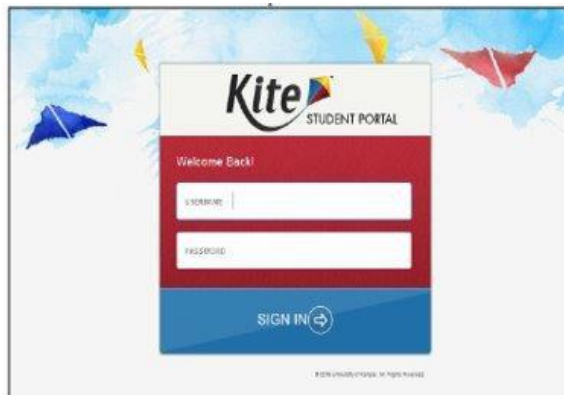

## Dynamic Learning Maps® (DLM®) Alternate Assessment Technology Preparation: Kite® Student Portal 2023

### Step 1: Install Kite Student Portal

Kite Student Portal is a secure testing browser where students take the DLM assessments.

- Kite Student Portal must be installed on all student devices.
- **For Returning Teachers:** Chromebook and iPad applications should automatically update unless they have not been configured by your school's IT staff. Check with your IT staff to ensure the application updates.
- The Mac and Windows installers and instructions are available on the [Kite Suite](#) and can be downloaded and installed.
- Kite Student Portal Sign In: